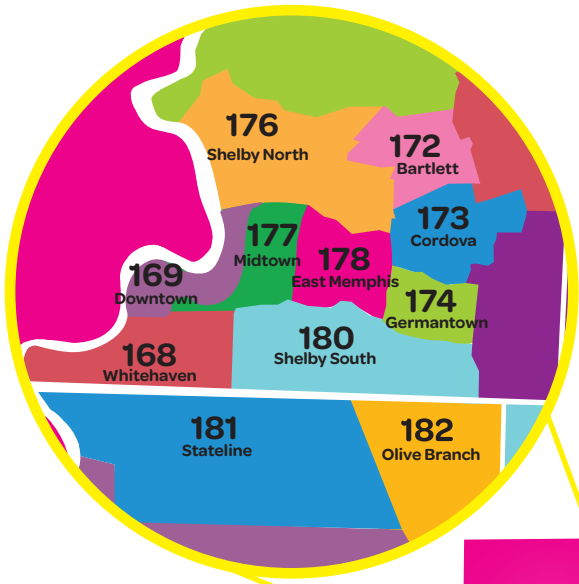

GSHS Service Unit Map

Greater Memphis Area

girl scouts
heart of the south